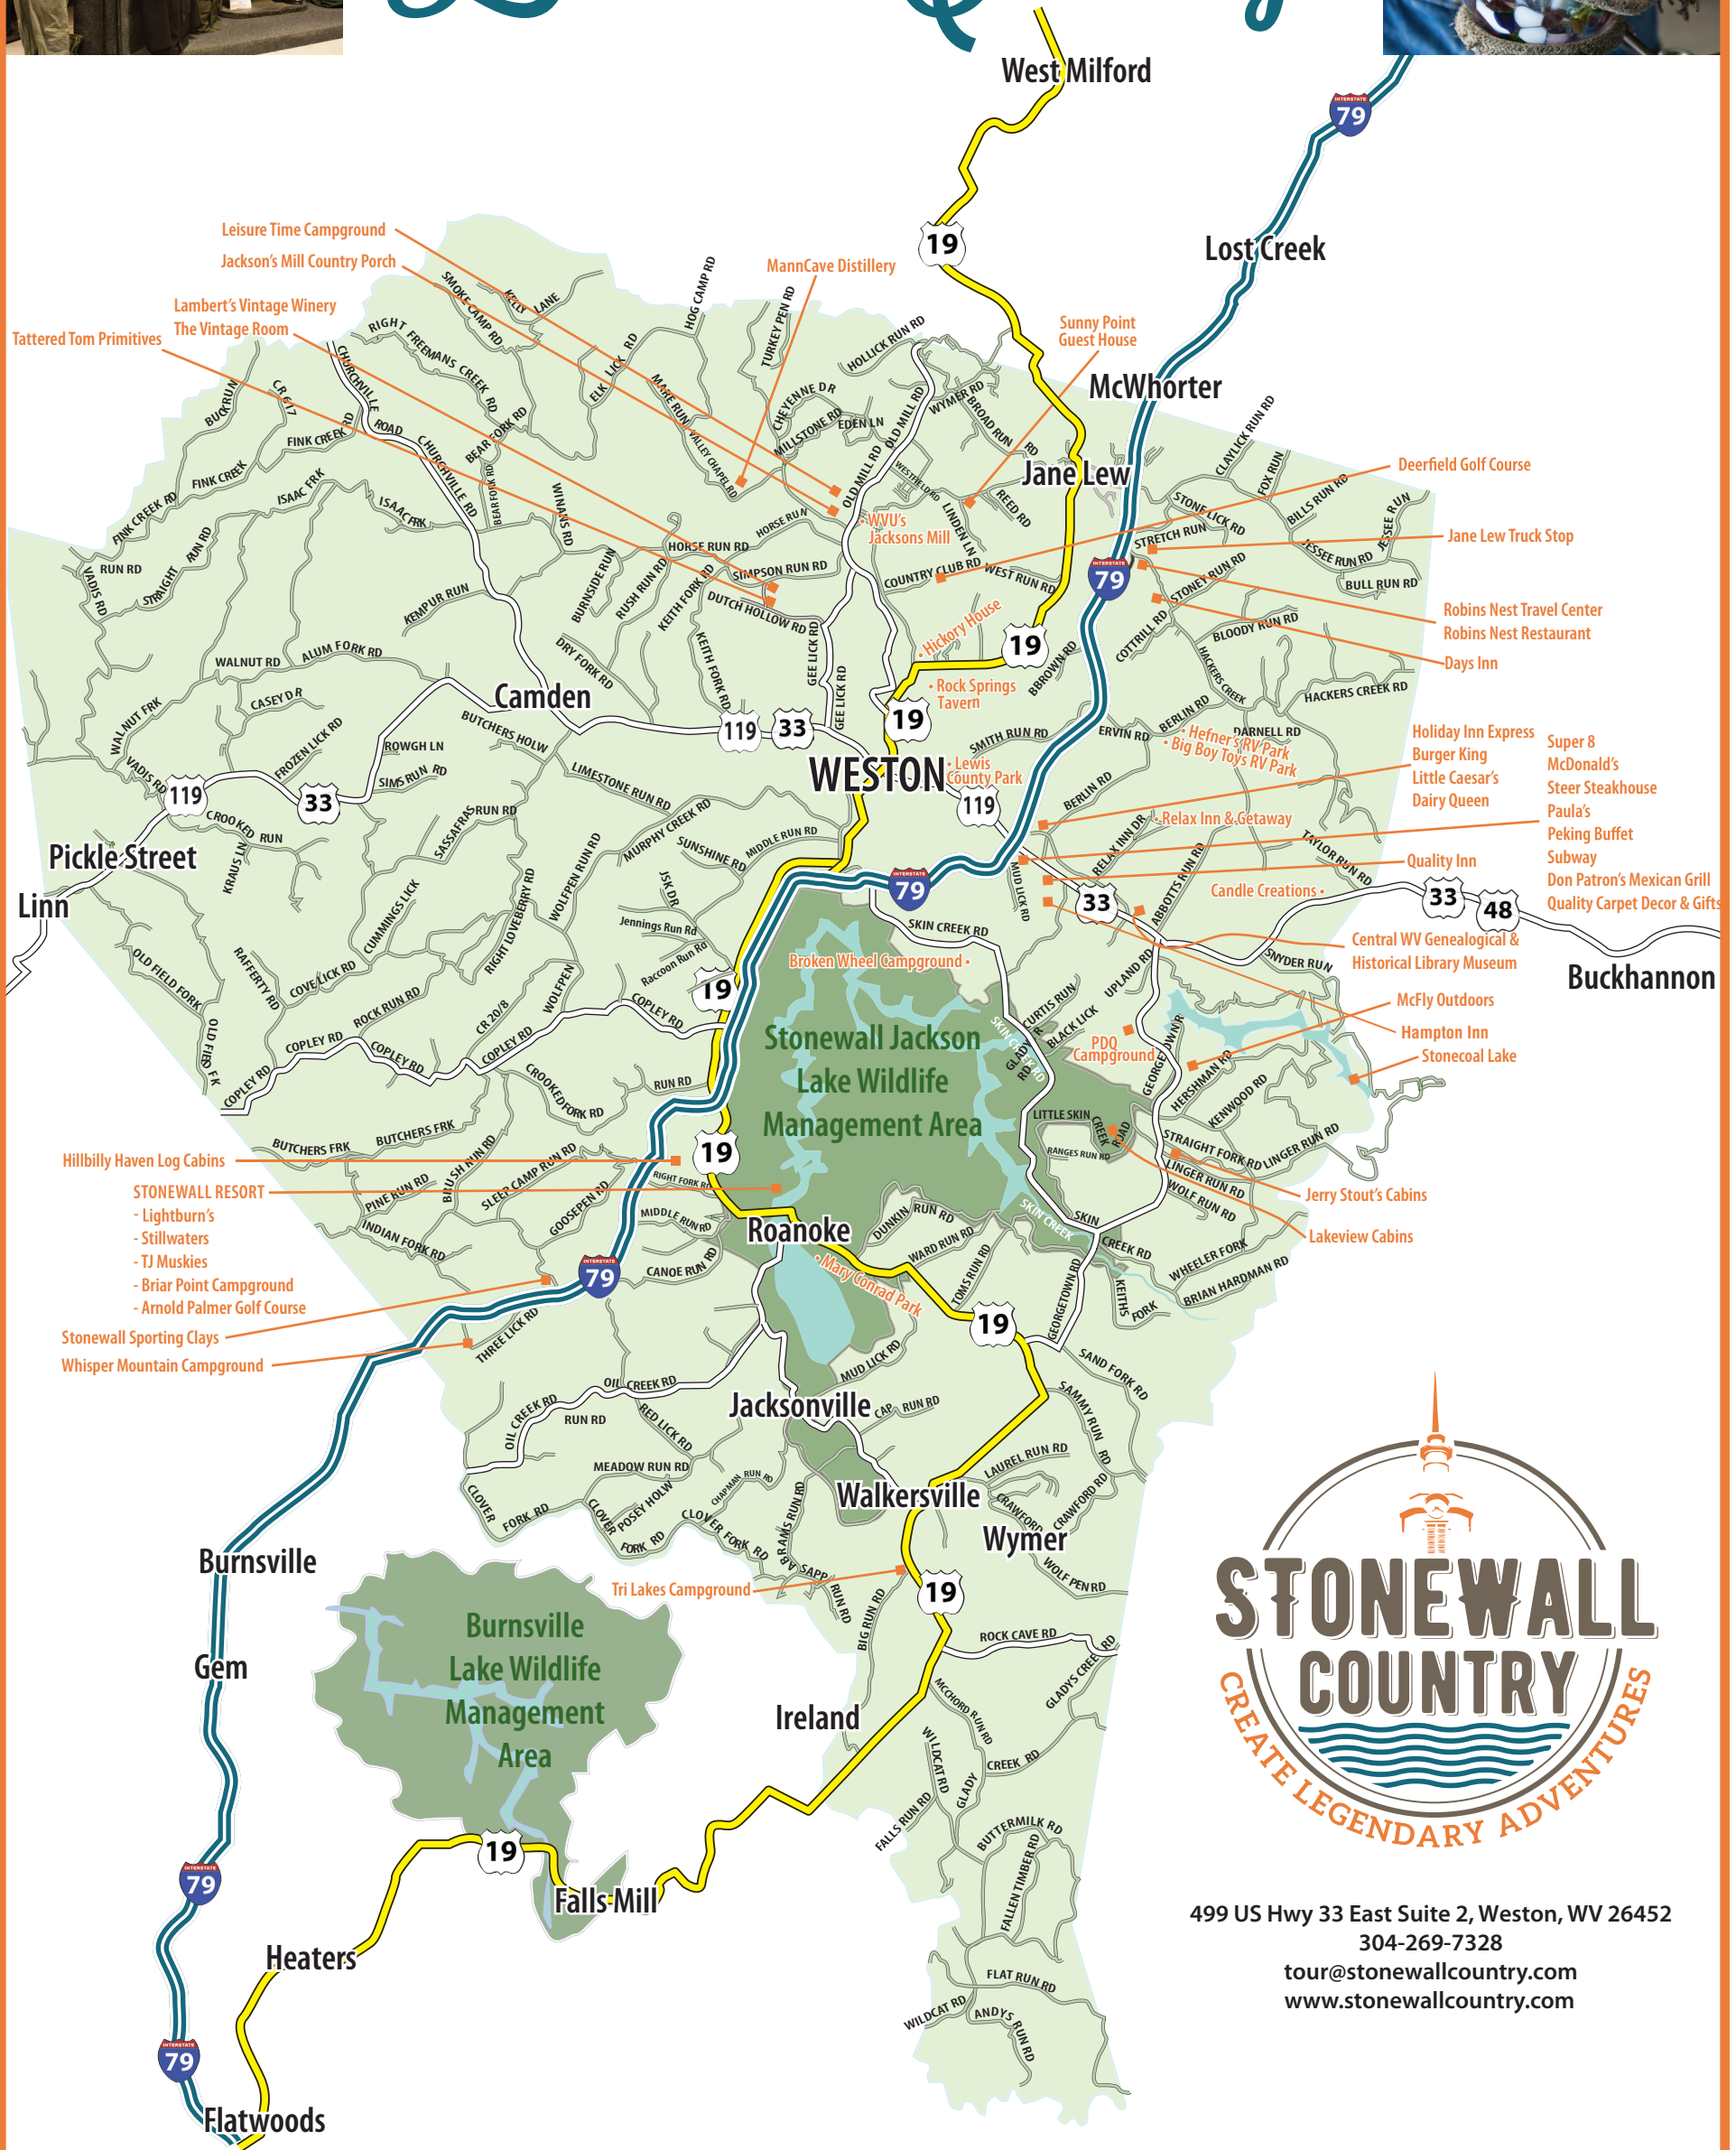

Lewis County

499 US Hwy 33 East Suite 2, Weston, WV 26452
304-269-7328
tour@stonewallcountry.com
www.stonewallcountry.com